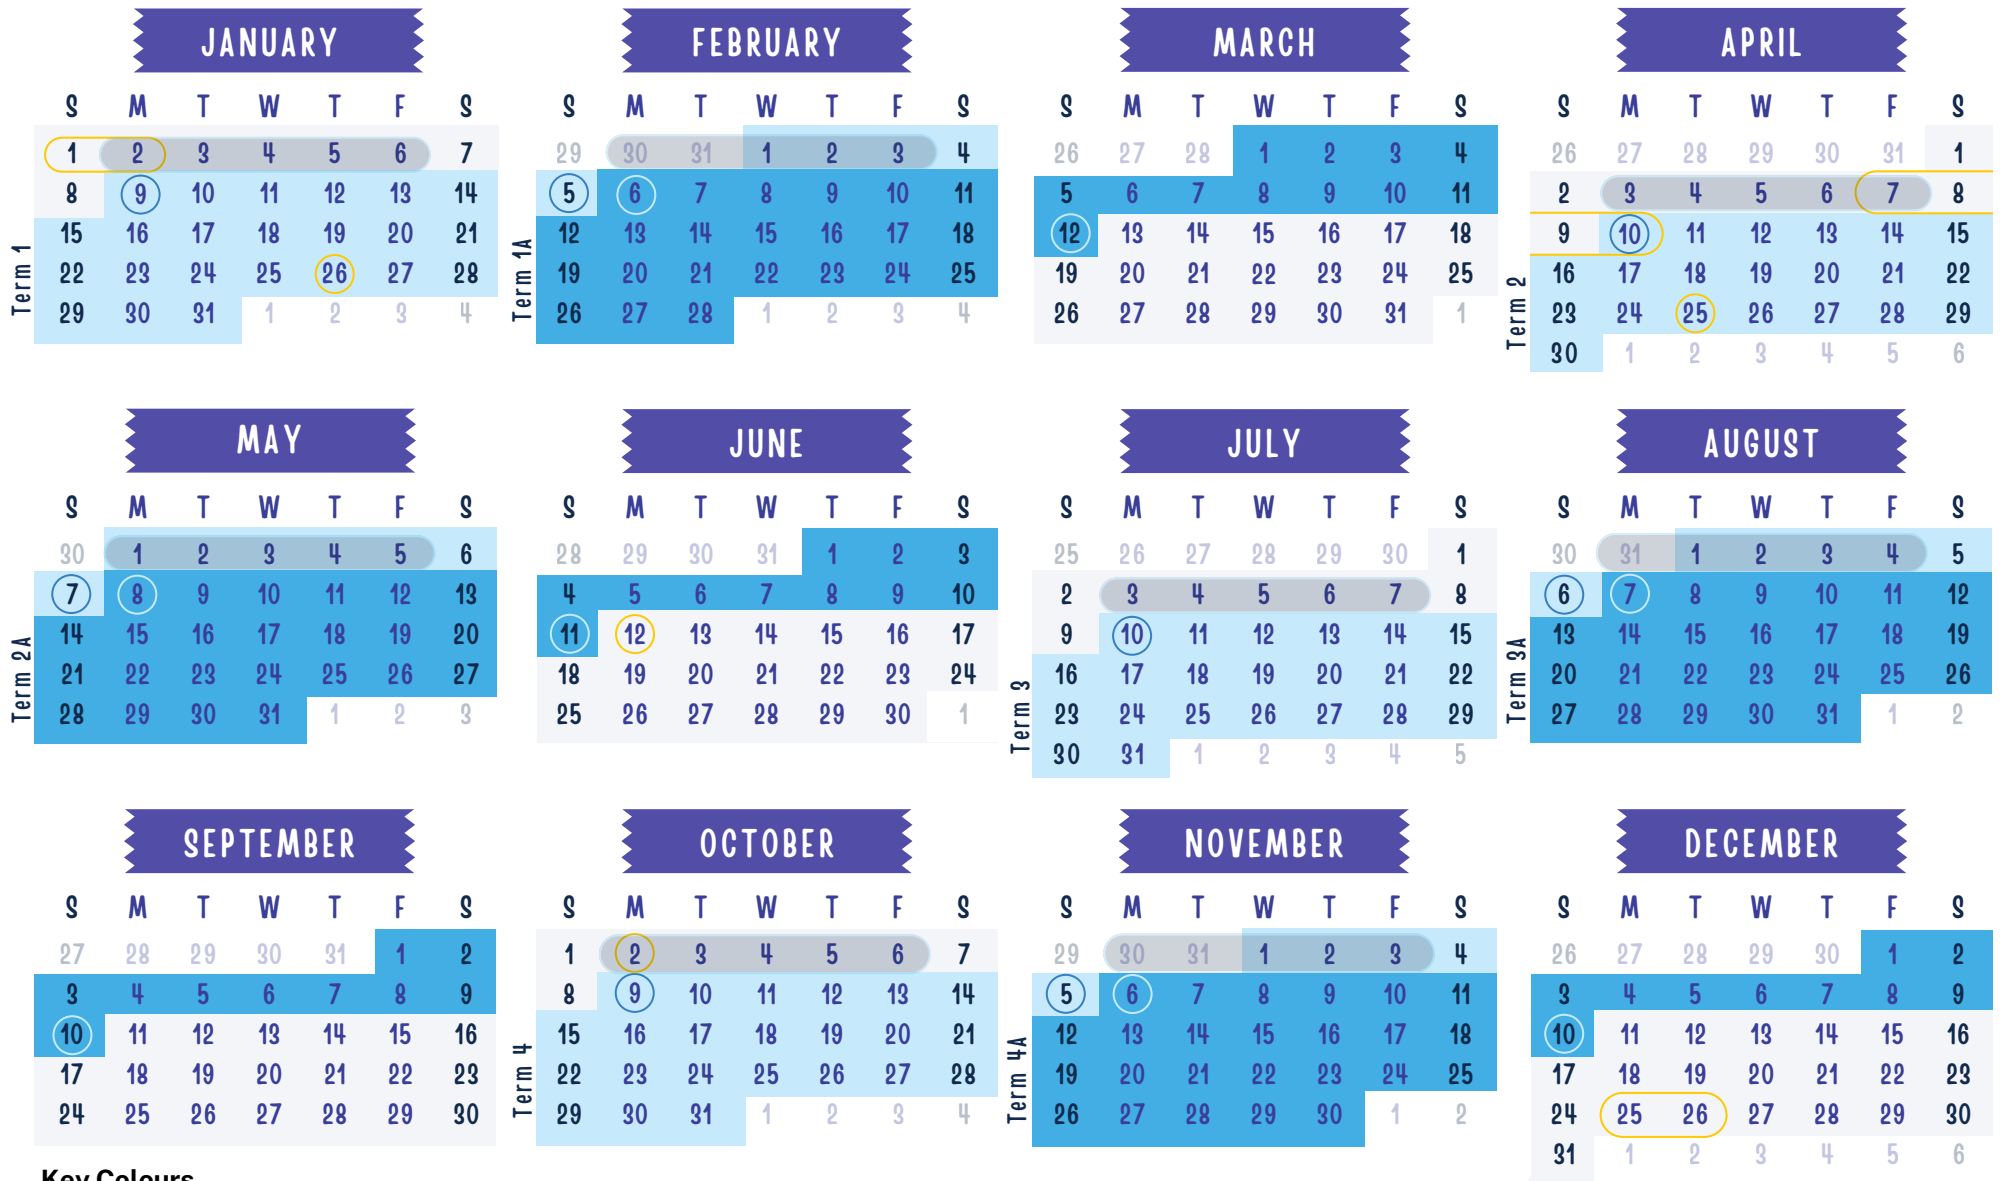

Academic Calendar 2023

Key Colours

 National and NSW Public Holidays

 ACBI Break Dates

 Term # Start and Finish Date

 Term #A Start and Finish Date